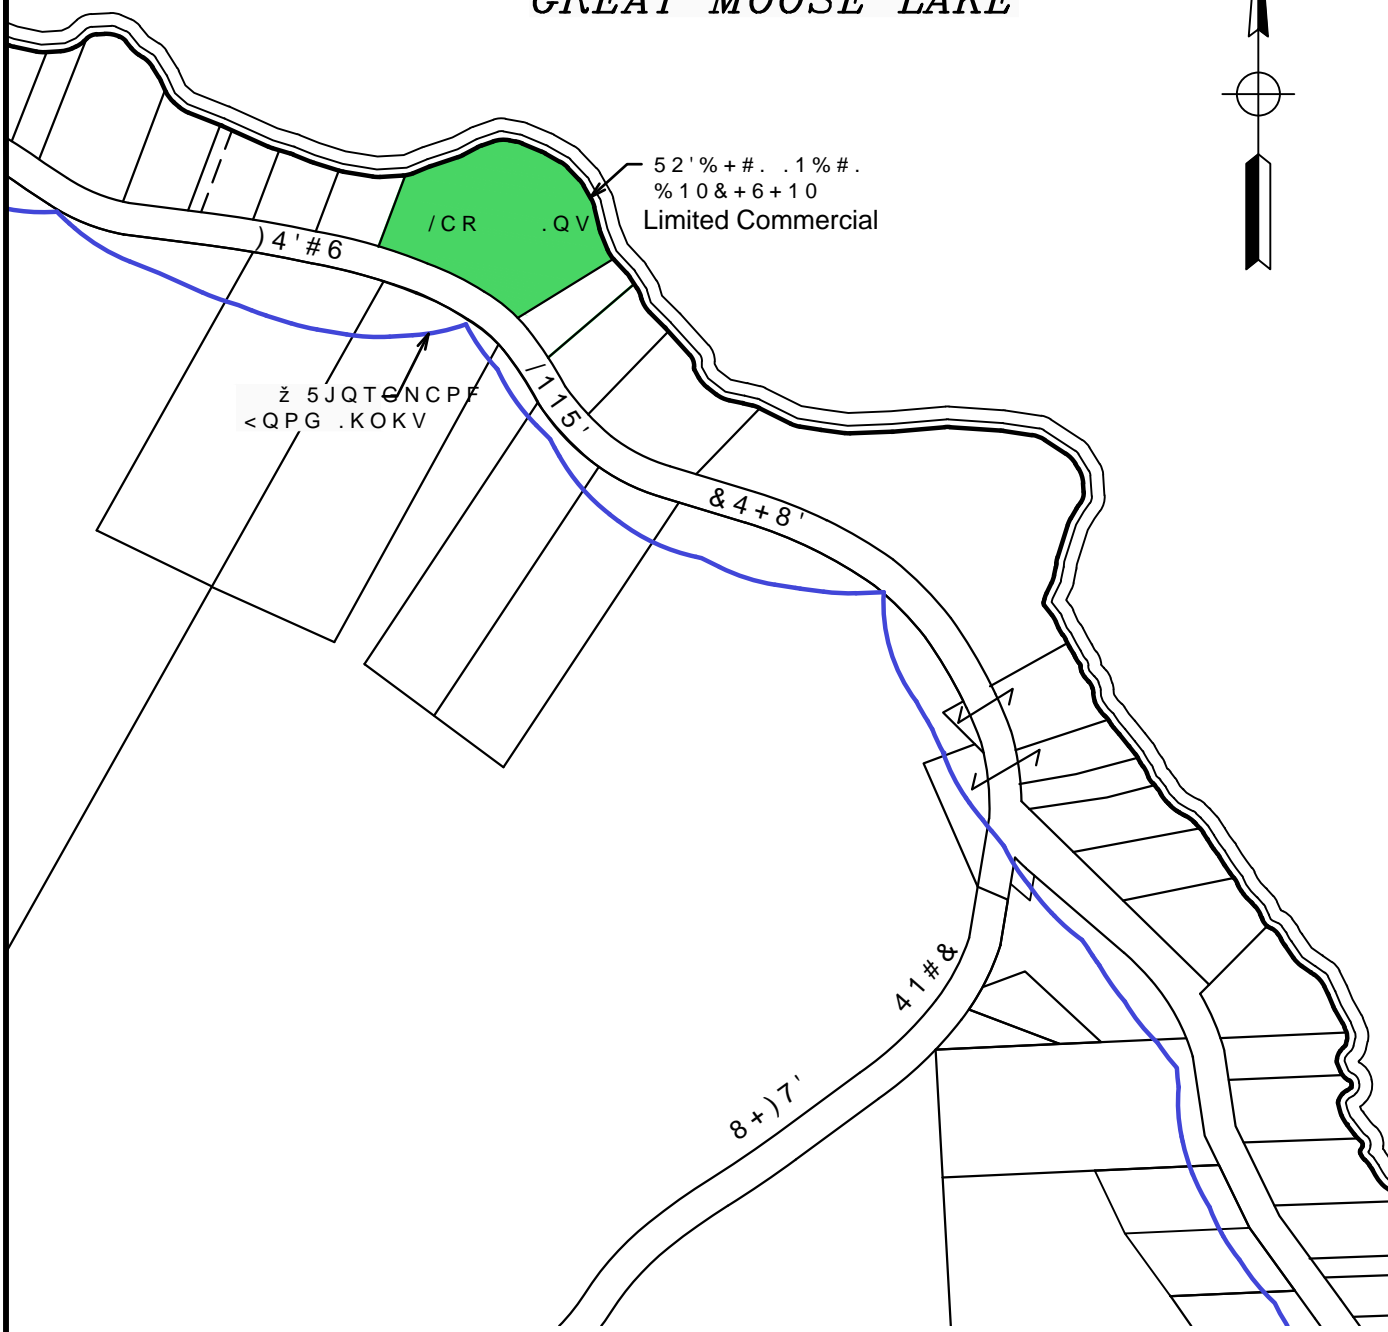

GREAT MOOSE LAKE

52' % + # . . 1 % # .
% 10 & + 6 + 10
Limited Commercial

ž 5 J Q T C N C P F
< Q P G . K O K V

Scale

0 Q V G . Q V N K P G U C T G V C M G P
O C R U C P F U J Q W N F D G E Q P U K I
C R R T Q Z K O C V G Q P N [5 G G O C R

Town of Hartland Shoreland Zoning Map
INSERT B: Special Local Condition Limited
Commercial (Green-Highlighted)

0 + 0)
2 4 6 +